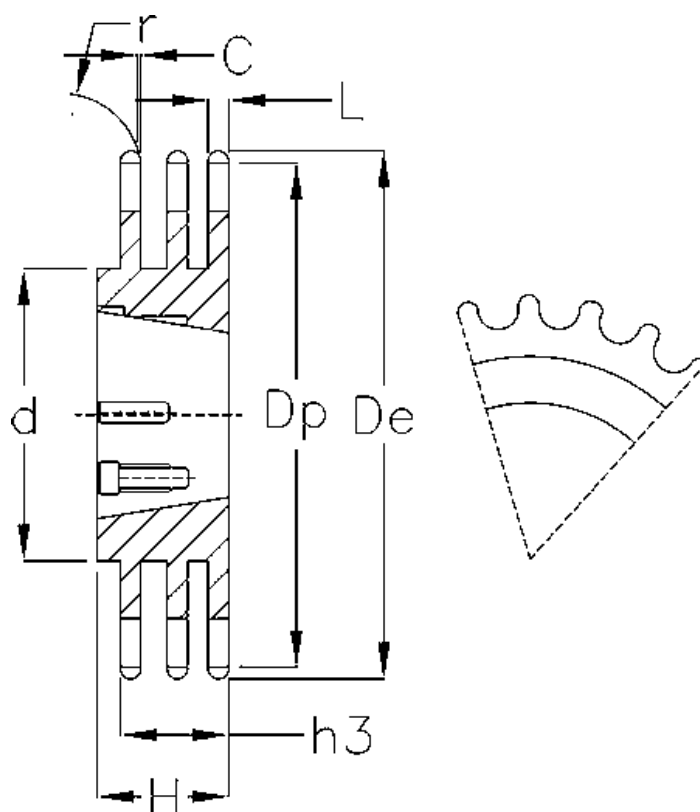

Article number: 616033007057

Description: Taperbored sprocket 12 B-3 Z=57 triplex
for bushing 3020

Measures

Bushing = 3020
C = 2
Chain = 12 B-3
Chain size = 3/4" x 7/16"
d = 140
De = 355.4
Dp = 345.81
H = 51

h3 = 49.8
Material = Støbejern
No. of teeth = 57
r = 12.07